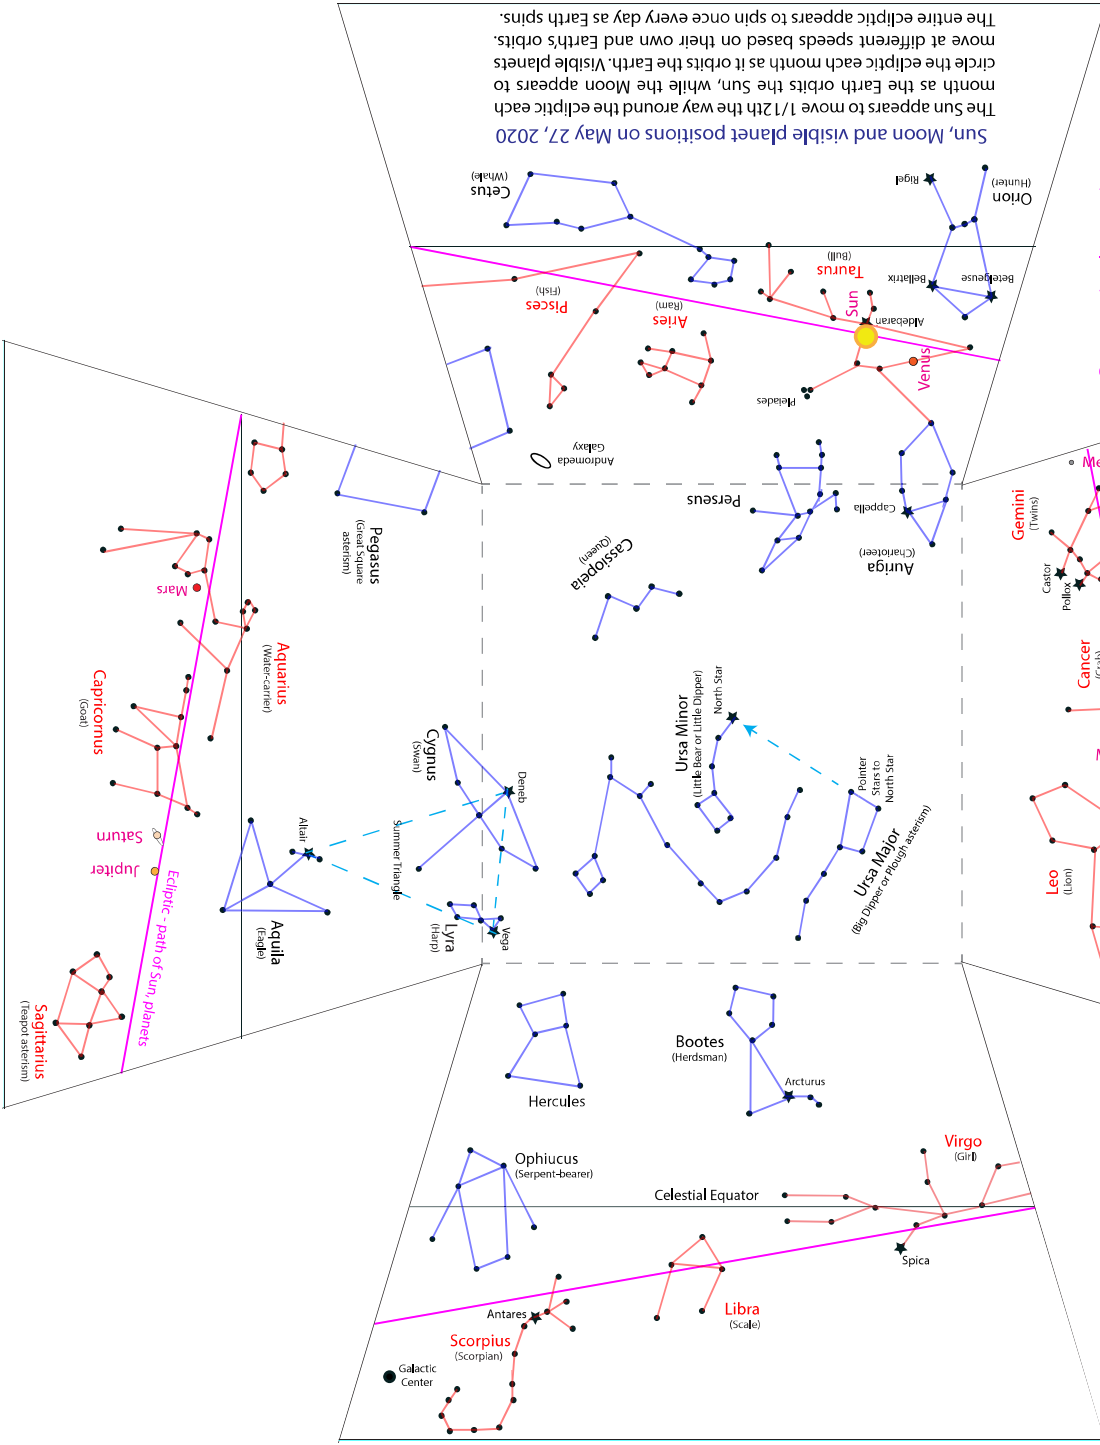

Follow us at Twitter.com/Globetarium

Star finder, celestial sphere, pinpoint planetarium [Globetarium.com](http://Globetarium.com)

Sun and visible planet positions on May 30, 2020

Like us at Facebook.com/Globetarium

Know the sky • Know the ecliptic • Know the G

### Construction Instructions

- 1) Print on both sides of paper and laminate or print on heavier paper. Center image before printing.
- 2) Cut along outlines of windmill shape.
- 3) Poke out holes for stars using a push-pin.
- 4) Fold up along grey dashed lines.
- 5) Tape along edges with clear tape.

Facing South toward Virgo, the Moon, and Leo after sunset with the Sun having set in the West to your right. Gemini and Venus are to the right, and Scorpius is rising in the East to your left.

Canis Major (Big Dog)