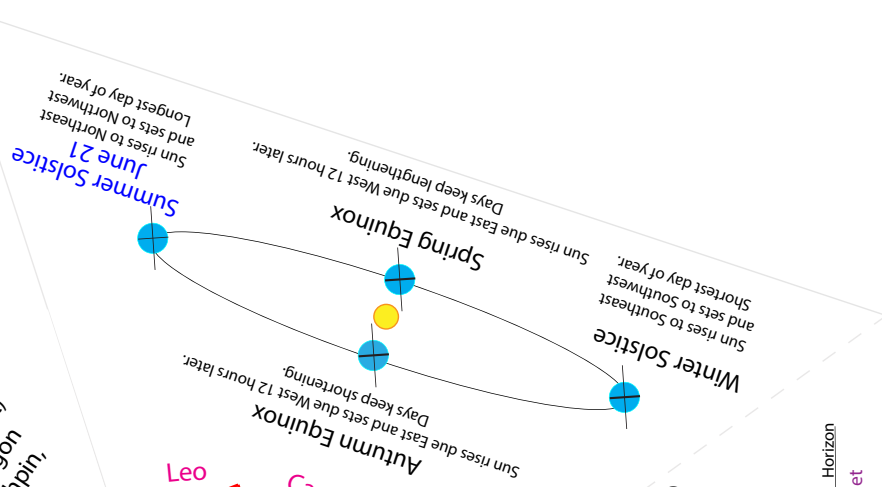

- 1 Print double-sided (heavy paper best)
- 2 Cut out this wedge from pentagon
- 3 Kids punch out stars with pushpin, or dab with glow-in-dark glue
- 4 Fold inward on creases
- 5 Lay flat on table to tape edge
- 6 Open to make pyramid

Mars, Mercury, Venus visible after Sunset

From Earth's perspective, as Earth circles further away from Mars, Mars appears to be sinking in the evening sky toward the Sun, and is now approaching Venus. They will reach their closest point of conjunction next week on July 3 near Regulus. As Venus moves closer to Earth in its orbit, Venus will then appear to drop rapidly in the evening sky.

Eclipse Countdown

This October's annular eclipse and next April's total eclipse will be visible as partial eclipses in Wisconsin. Each month the Moon passes between the Sun and Earth (New Moon), and each month it crosses the ecliptic plane twice. When it crosses during a New Moon, the Moon is exactly between the Earth and Sun so it eclipses the Sun.