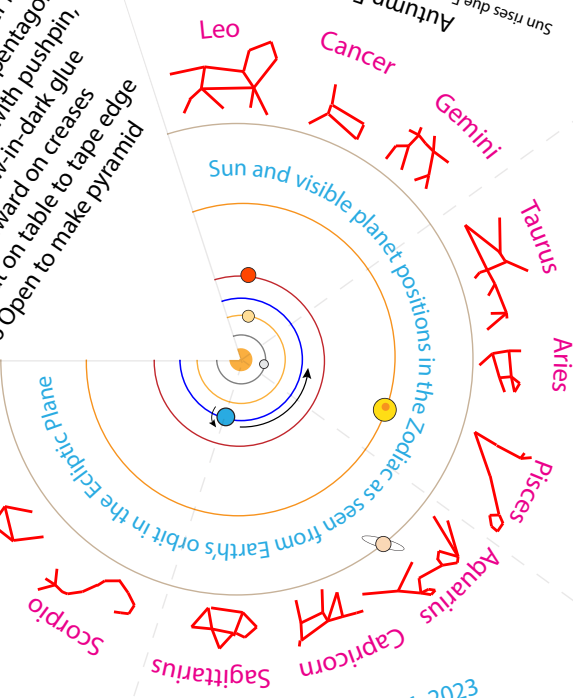

- 1 Print double-sided (heavy paper best)
- 2 Cut out this wedge from pentagon
- 3 Kids punch out stars with pushpin, or dab with glow-in-dark glue
- 4 Fold inward on creases
- 5 Lay flat on table to tape edge
- 6 Open to make pyramid

Mars, Mercury, Venus visible after Sunset

From Earth's perspective, as Earth circles further away from Mars, Mars appears to be sinking in the evening sky toward the Sun, and is now approaching Venus. They will reach their closest point of conjunction next week on July 3 near Regulus. As Venus moves closer to Earth in its orbit, Venus will then appear to drop rapidly in the evening sky.

Eclipse Countdown

This October's annular eclipse and next April's total eclipse will be visible as partial eclipses in Wisconsin. Each month the Moon passes between the Sun and Earth (New Moon), and each month it crosses the ecliptic plane twice. When it crosses during a New Moon, the Moon is exactly between the Earth and Sun so it eclipses the Sun.

Night Sky June 26, 2023

Venus and Mars visible along Ecliptic after sunset near bright star Regulus in Leo. Mercury lost in Sun's glare. Jupiter and Saturn visible before Sunrise. First Quarter Moon (one quarter of way through lunar cycle, half of Moon illuminated) visible at Sunset in Virgo. After the longest day on the June 21 Summer Solstice, the Sun starts setting earlier.